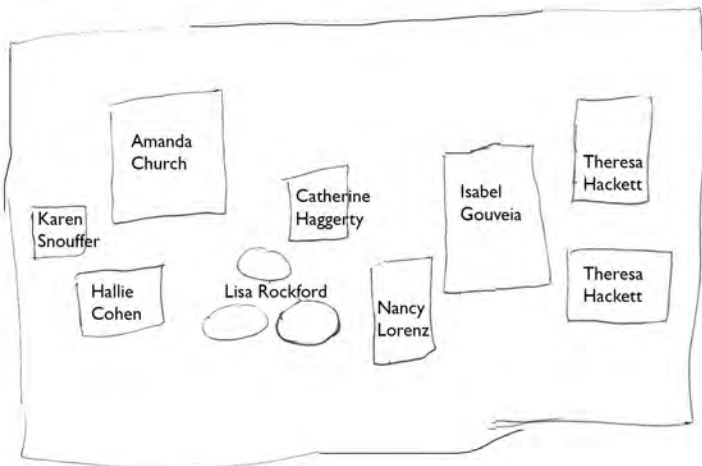

Left to right

# MORE WOMEN Painting

More than 50 artists invited by Michelle Weinberg  
A co-production of design sublime, Available Space and Girls' Club

June 9 - July 1, 2017  
reception Friday, June 9, 6-9pm

design sublime  
7203 NE 4th Ave #101  
Miami, FL 33138  
305.834.8201  
786.208.2580