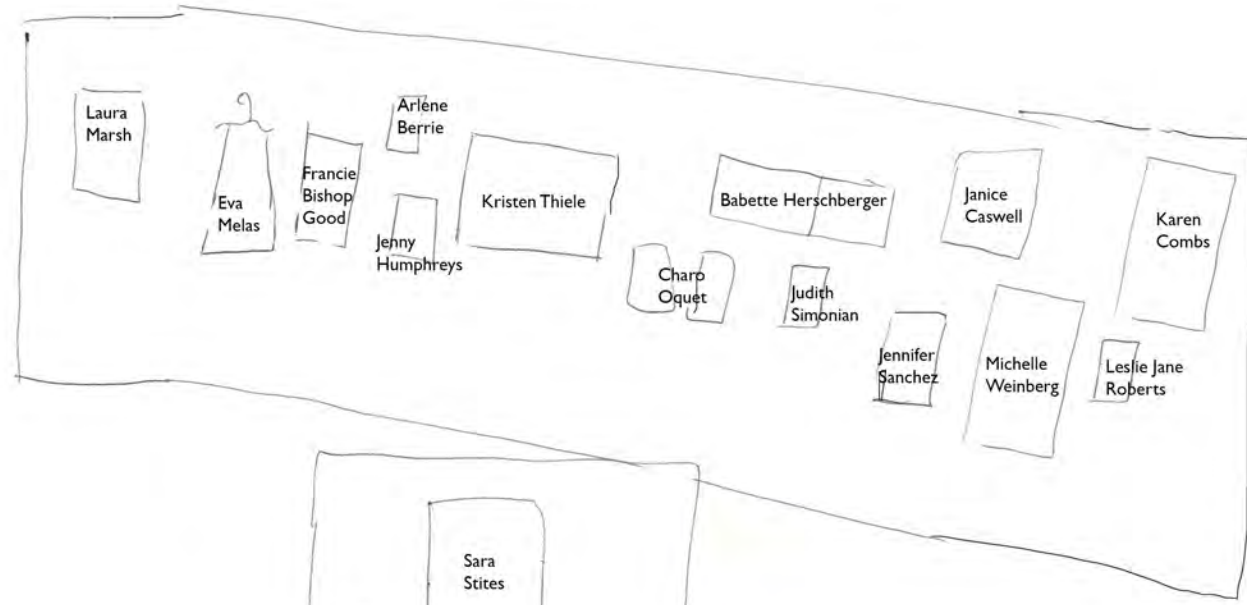

Left to right

# MORE WOMEN Painting

More than 50 artists invited by Michelle Weinberg  
A co-production of design sublime, Available Space and Girls' Club

June 9 - July 1, 2017  
reception Friday, June 9, 6-9pm

design sublime  
7203 NE 4th Ave #101  
Miami, FL 33138  
305.834.8201  
786.208.2580